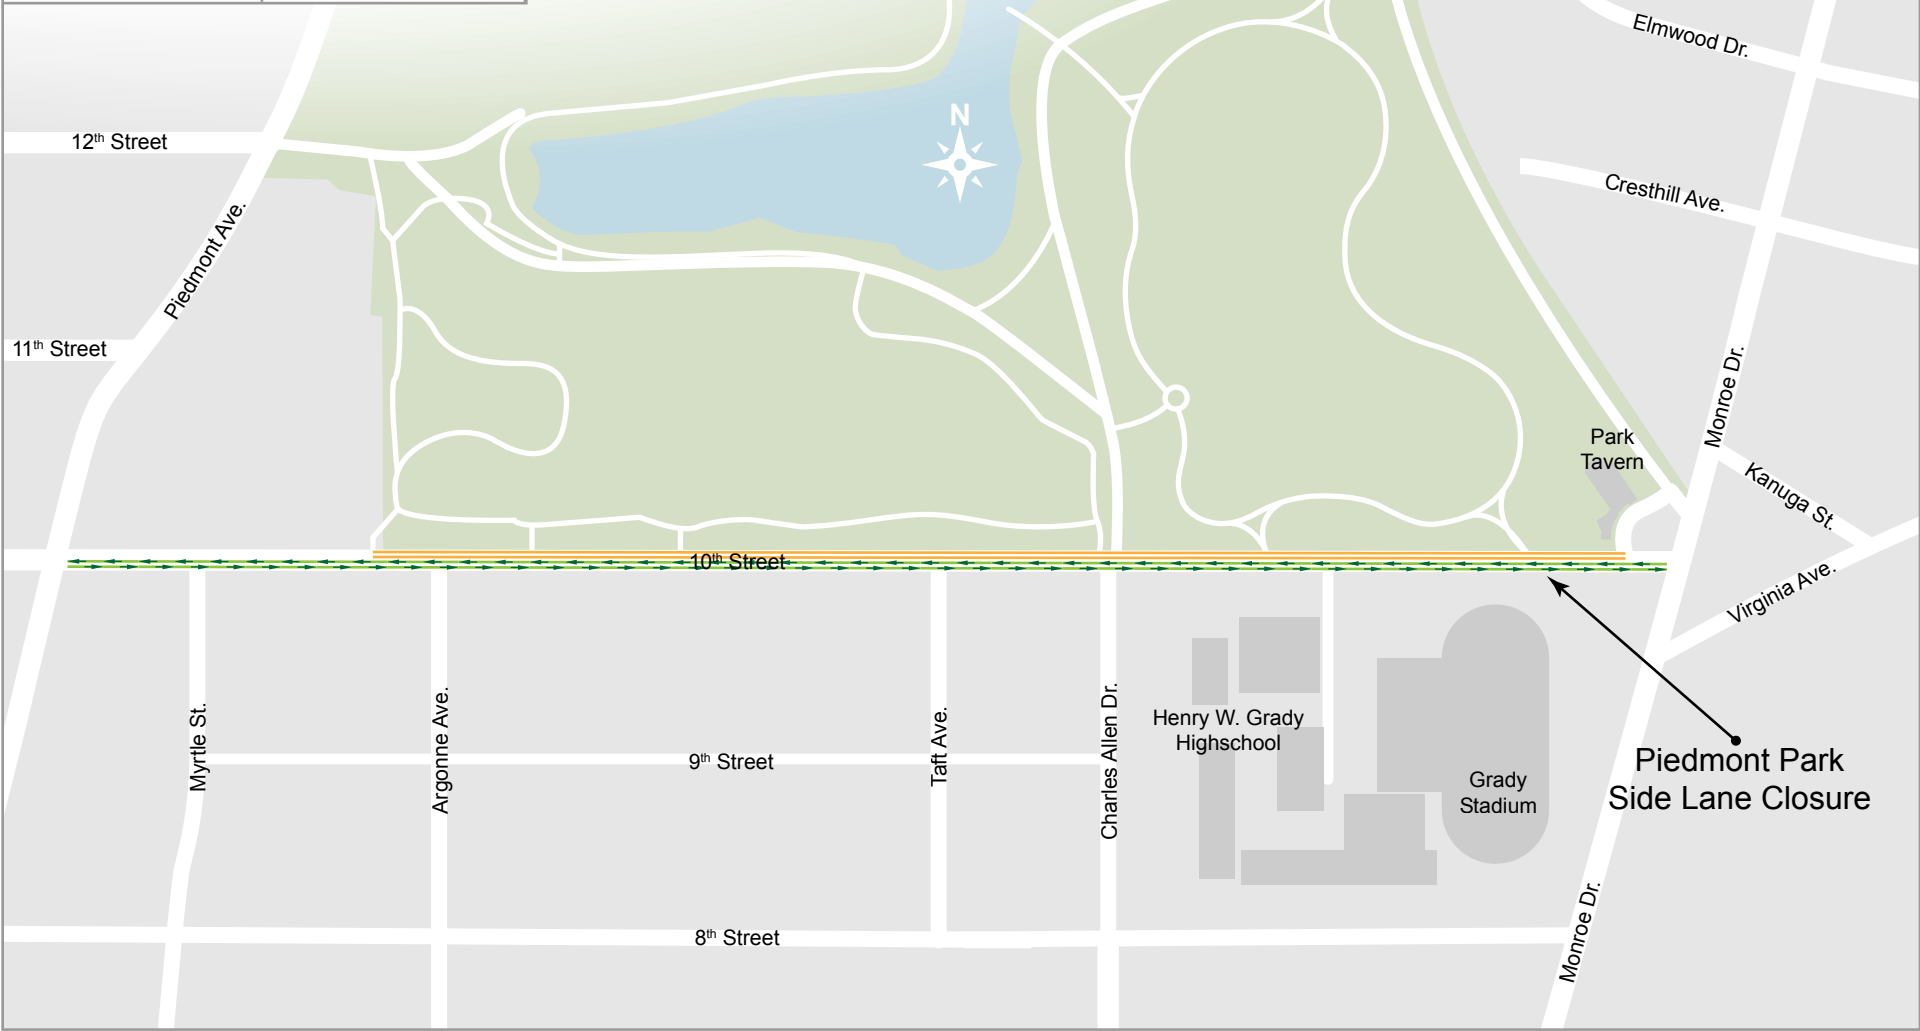

Piedmont Park
Side Lane Closure