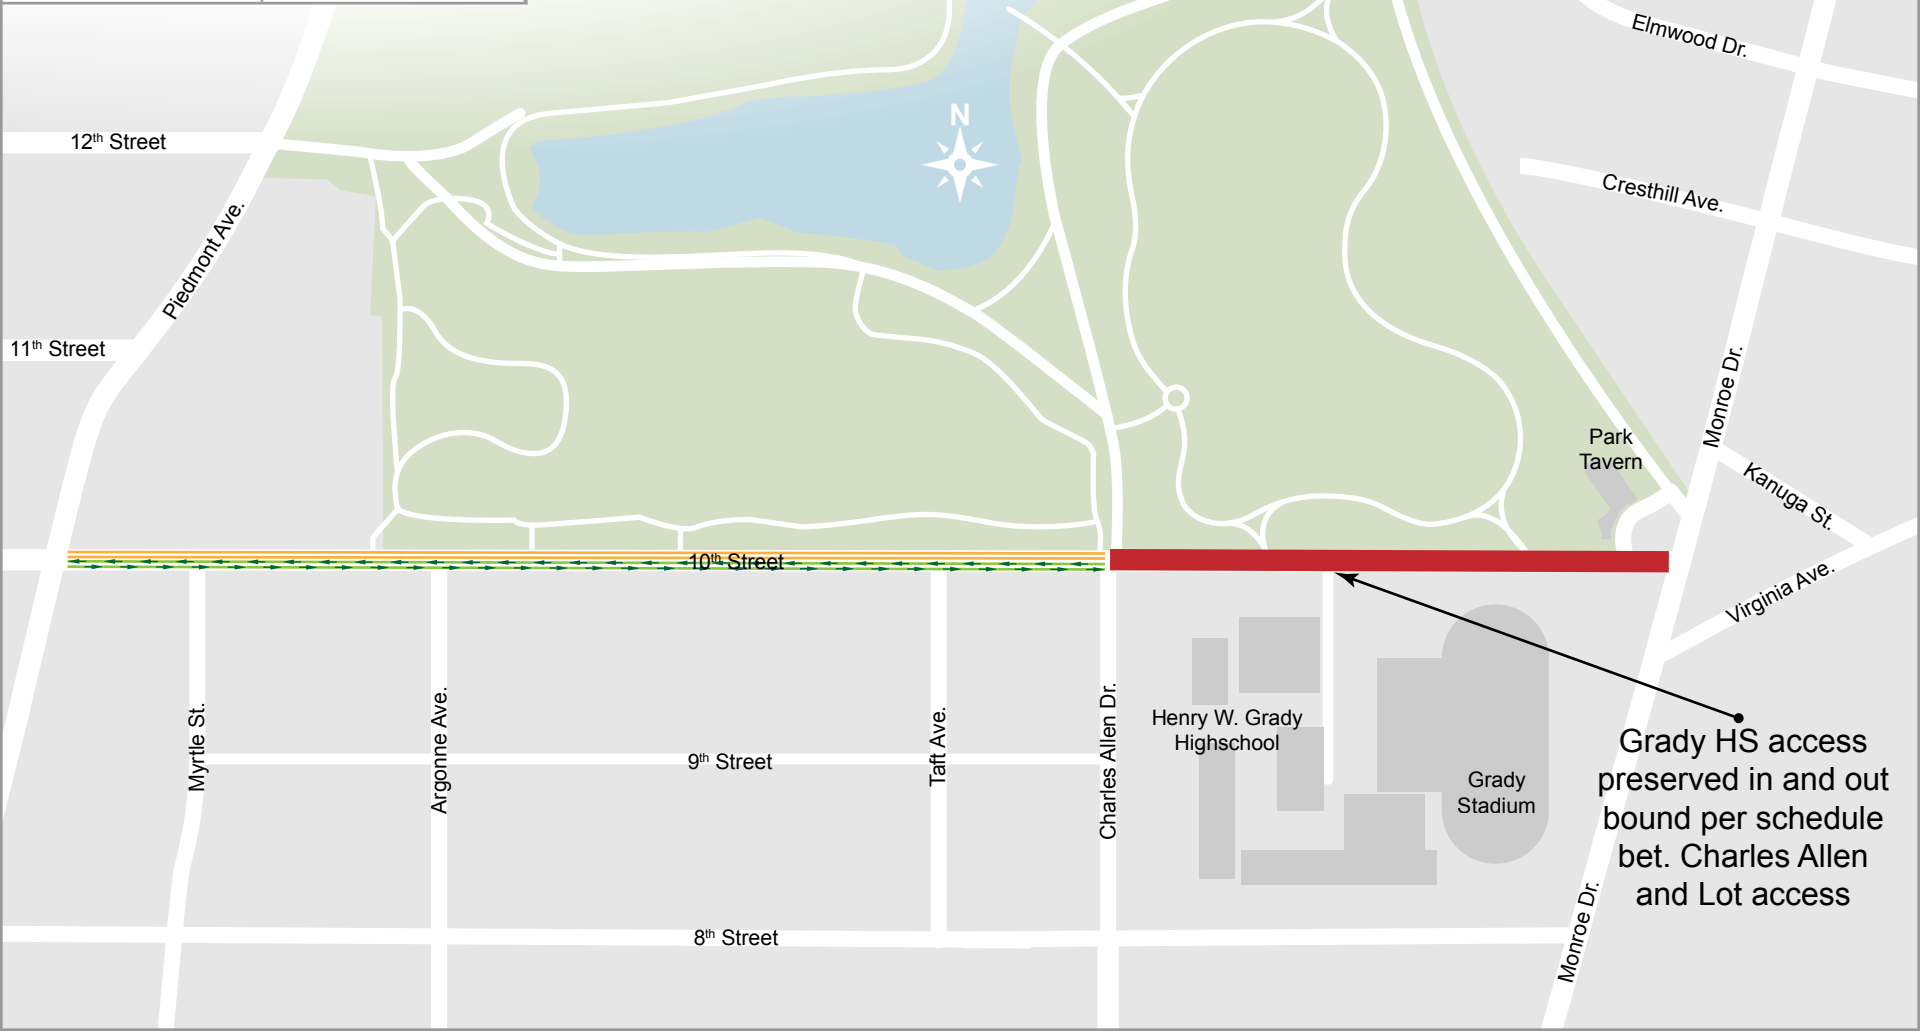

Grady HS access preserved in and out bound per schedule bet. Charles Allen and Lot access

Tues, 9/19

Piedmont Park
Atlanta, Ga

| Roads | APD |
|--------------------------|------------|
| Road Closed | Fixed |
| Two Lanes Closed | Roaming |
| One Lane Closed | Motor |
| Resident Access Only | Bike |
| Open to All Traffic | Supervisor |
| | Nightwatch |