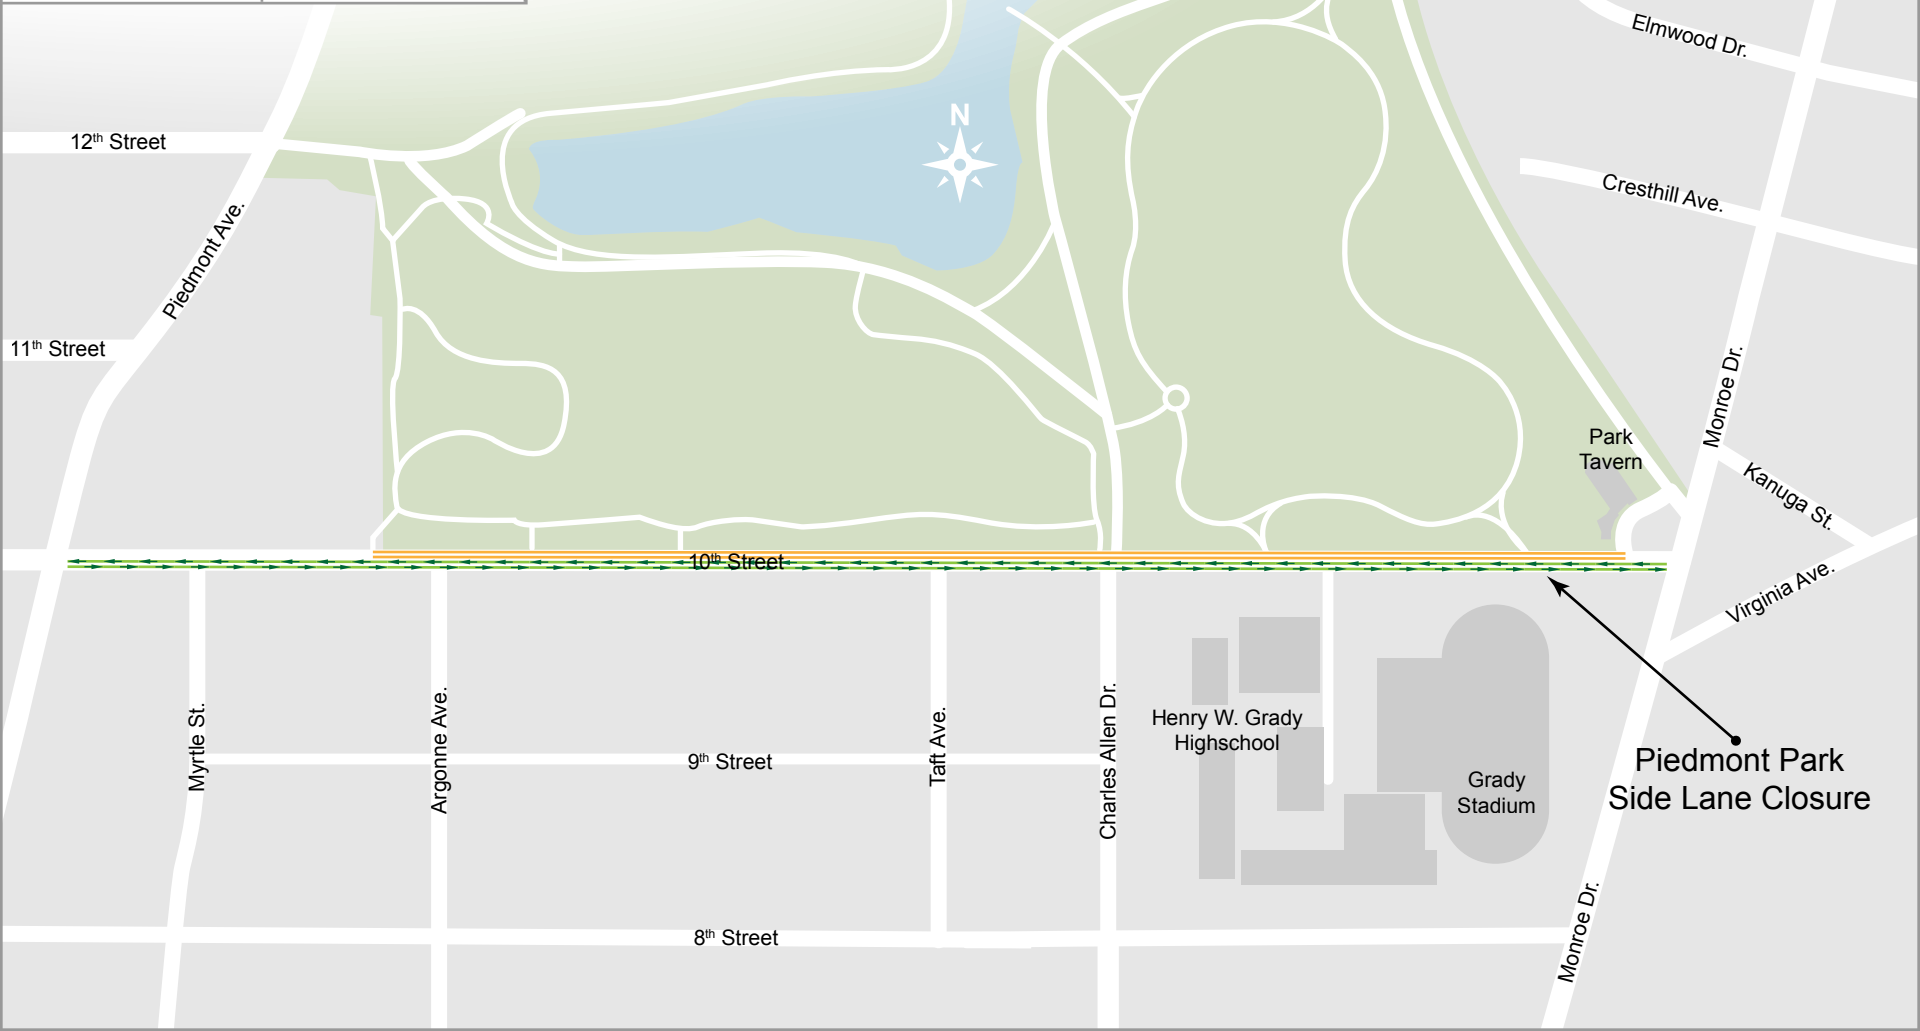

Grady HS access preserved in and out bound per schedule bet. Charles Allen and Lot access

Tues, 9/19

Piedmont Park
Atlanta, Ga

| Roads | APD |
|--------------------------|------------|
| Road Closed | Fixed |
| Two Lanes Closed | Roaming |
| One Lane Closed | Motor |
| Resident Access Only | Bike |
| Open to All Traffic | Supervisor |
| | Nightwatch |